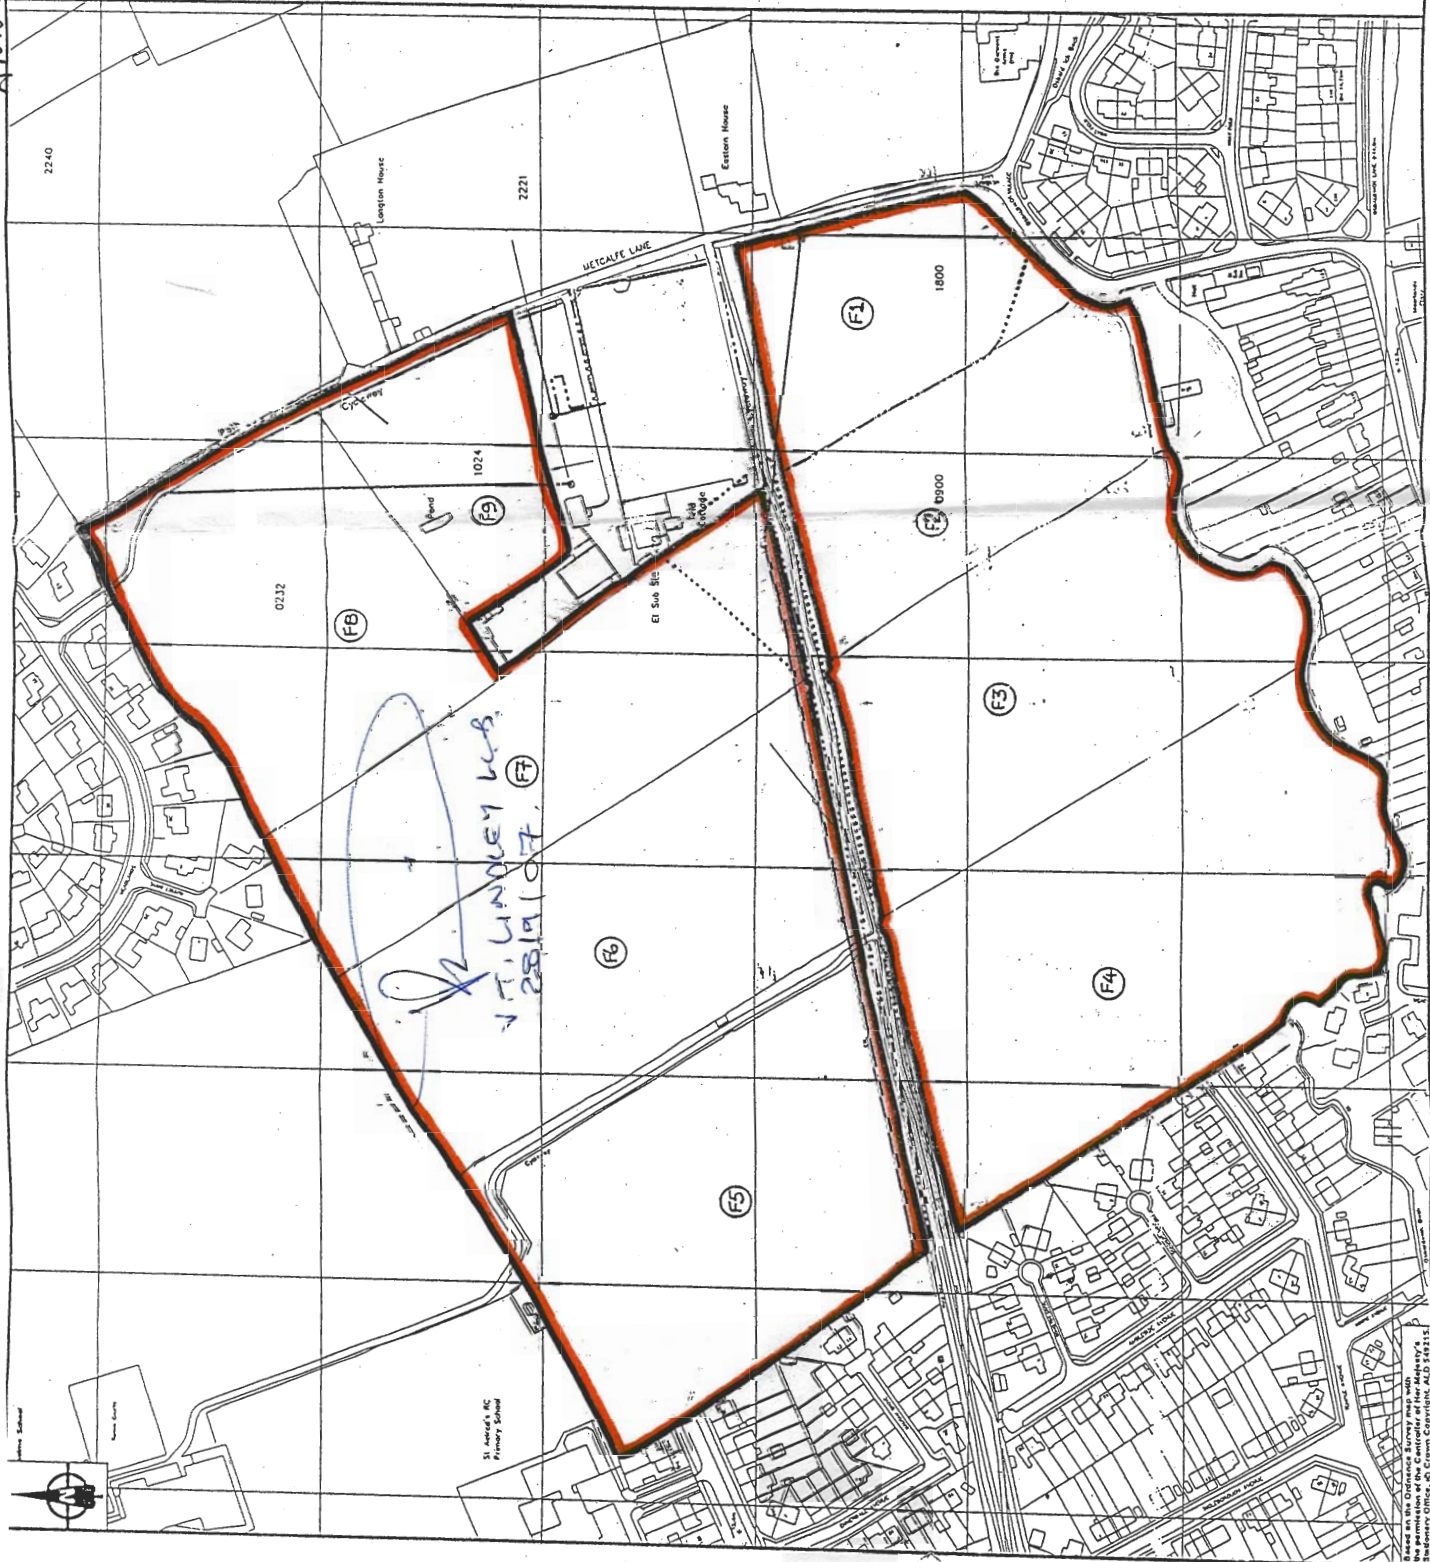

LAND TO THE WEST OF
METCALFE LANE,
OSBALDWICK, YORK.
TO BE REGISTERED AS
TOWN/VILLAGE GREEN.
OUTLINED IN RED.

LEGEND

- Site Boundary
- British Telecom cables
- Overhead Electricity Lines
- Underground Electricity Cables (11kV & 132kV)
- Underground Disused Electricity cables for Meirosegate & Layerthorpe
- National Grid licence for a water supply pipe
- Water supply pipes for grazing troughs

NOTES

1: The location of these services is approximate and should be used for indication only.

MAP A.